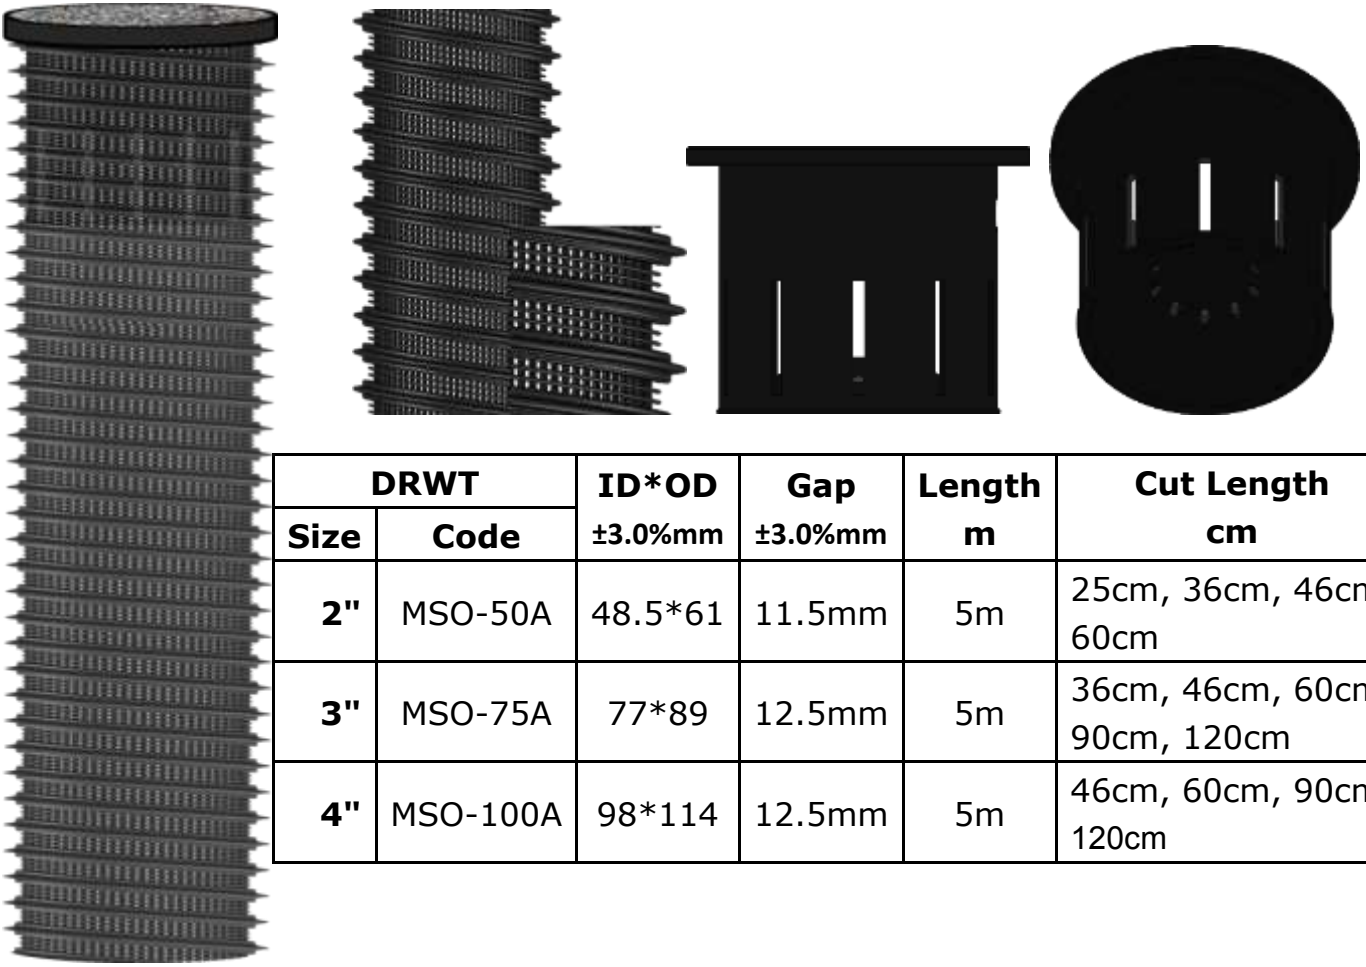

DRWT

Deep Root Watering Mesh Tubes (MSO) - Specifications

DRWT		ID*OD ±3.0%mm	Gap ±3.0%mm	Length m	Cut Length cm
Size	Code				
2"	MSO-50A	48.5*61	11.5mm	5m	25cm, 36cm, 46cm, 60cm
3"	MSO-75A	77*89	12.5mm	5m	36cm, 46cm, 60cm, 90cm, 120cm
4"	MSO-100A	98*114	12.5mm	5m	46cm, 60cm, 90cm, 120cm